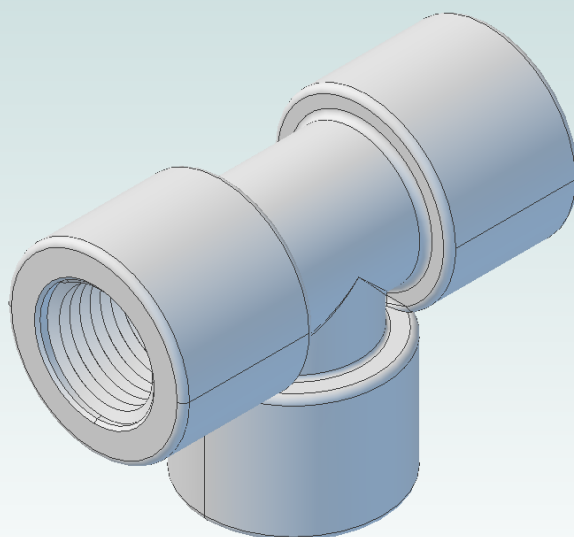

70891 - 3/8" TEE - SCHEDULE 80

MATERIAL - POLYPROPYLENE