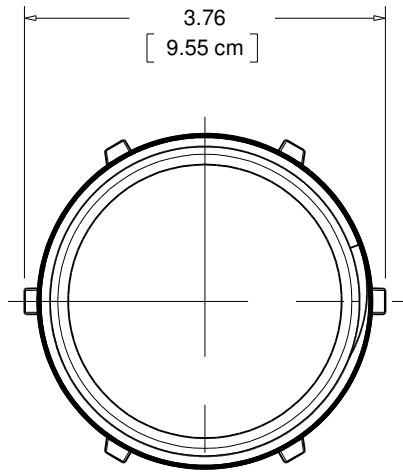

3" NPT
BOTH ENDS

BEE VALVE, INC

TITLE/DESC
**3" NPT
 PIPE NIPPLE
 SCHEDULE 80**

MATERIAL
 POLYPROPYLENE

THIS DOCUMENT CONTAINS PROPRIETARY INFORMATION AND MAY NOT BE DISCLOSED TO OTHERS FOR ANY PURPOSE, NOR USED FOR MANUFACTURING PURPOSES WITHOUT THE WRITTEN PERMISSION OF BEE VALVE INC

DATE 10/15/19

PART NO **70844**

REV