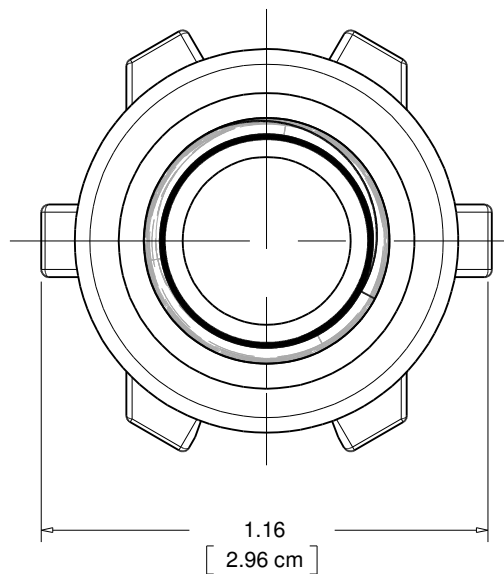

3/8" NPT
BOTH ENDS

BEE VALVE, INC

TITLE/DESC

**3/8" NPT
PIPE COUPLING
SCHEDULE 80**

MATERIAL
POLYPROPYLENE

THIS DOCUMENT CONTAINS PROPRIETARY INFORMATION AND MAY NOT BE DISCLOSED TO OTHERS FOR ANY PURPOSE, NOR USED FOR MANUFACTURING PURPOSES WITHOUT THE WRITTEN PERMISSION OF BEE VALVE INC

DATE
10/07/19

PART NO
70903

REV