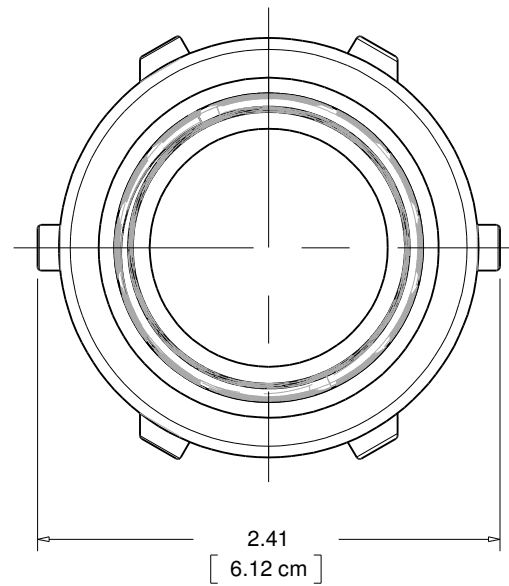

1 1/4" NPT
BOTH ENDS

BEE VALVE, INC

TITLE/DESC

1 1/4" NPT
PIPE COUPLING
SCHEDULE 80

MATERIAL
POLYPROPYLENE

THIS DOCUMENT CONTAINS PROPRIETARY INFORMATION AND MAY NOT BE DISCLOSED TO OTHERS FOR ANY PURPOSE, NOR USED FOR MANUFACTURING PURPOSES WITHOUT THE WRITTEN PERMISSION OF BEE VALVE INC

DATE
10/07/19

PART NO
70880

REV