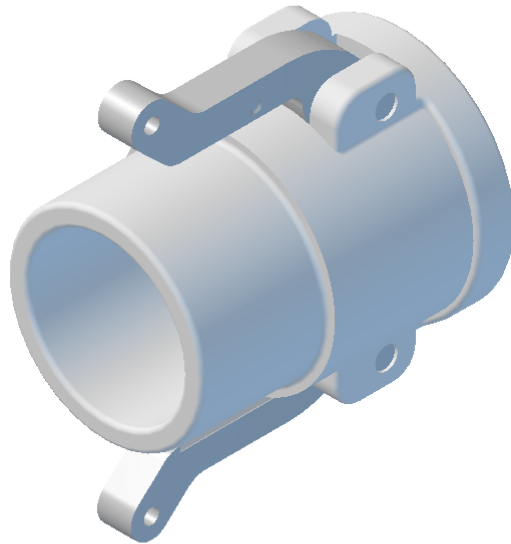

125-Y Y STYLE CAM COUPLER

MATERIAL - PVC