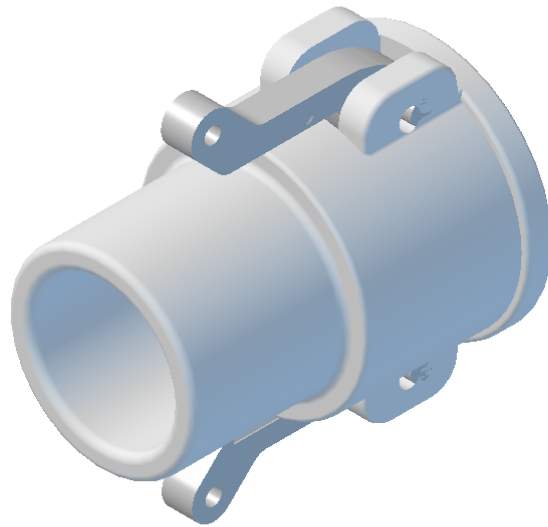

075-Y Y STYLE CAM COUPLER

MATERIAL - PVC