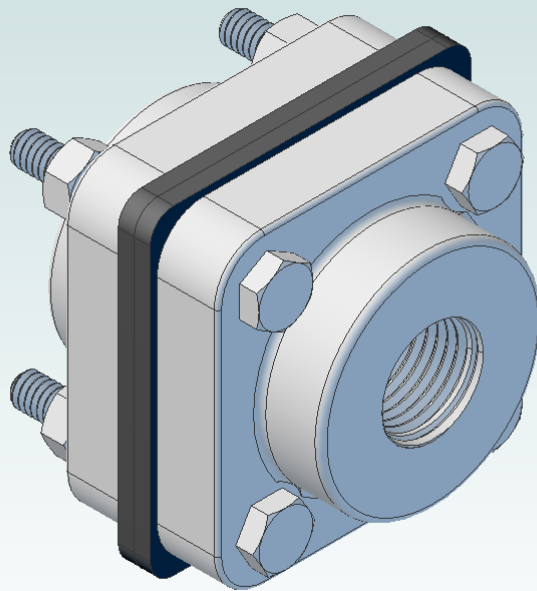

050-TF - POLY BOLTED FULL PORT TANK FITTING

MATERIAL - POLYPROPYLENE  
EPDM OR VITON  
SS HARDWARE