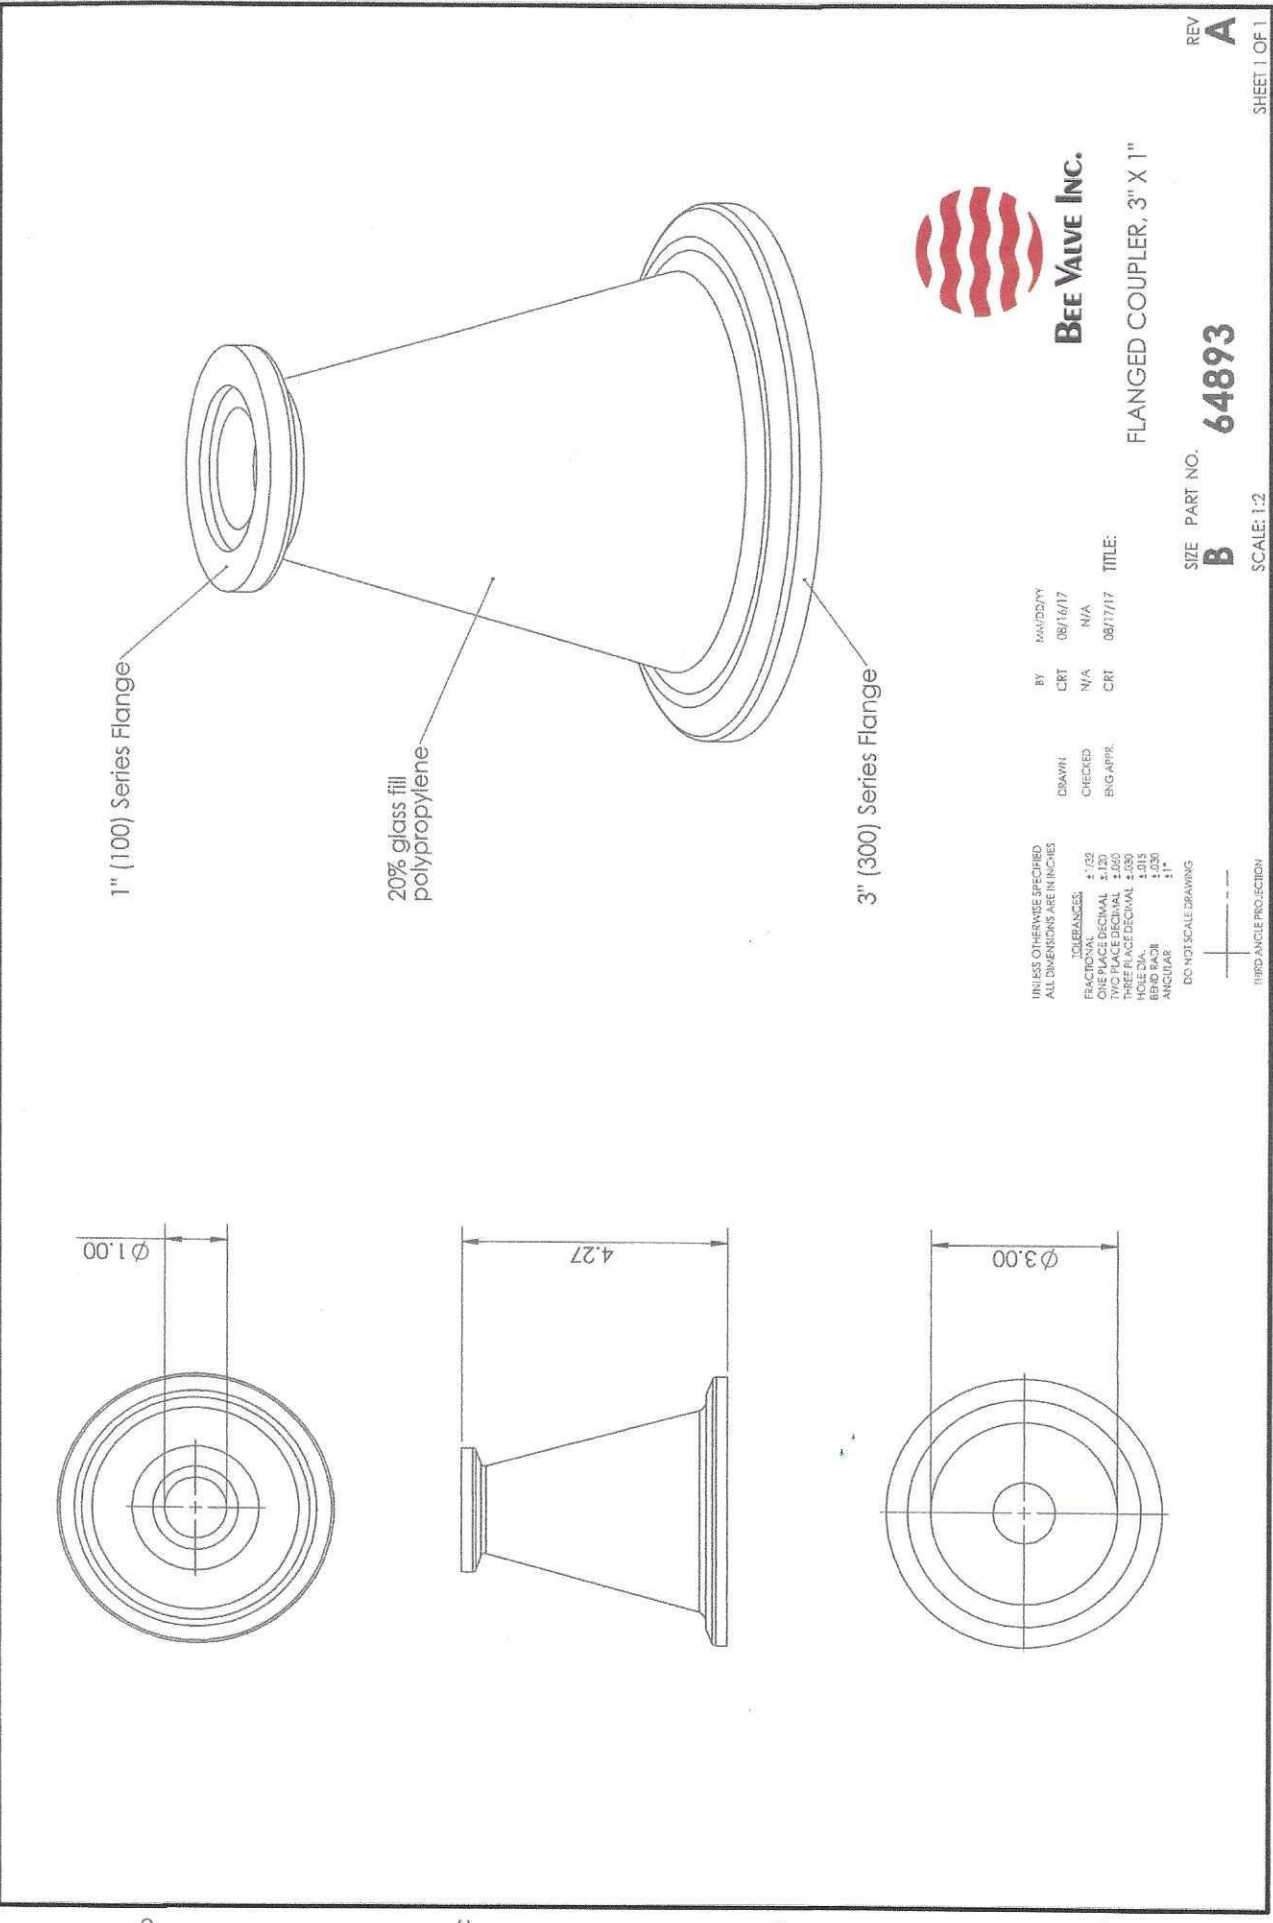

1 2 3 4 5 6 7 8

1" (100) Series Flange

20% glass fill polypropylene

3" (300) Series Flange

BEE VALVE INC.

FLANGED COUPLER, 3" X 1"

BY	MAV/DD/YY
CRT	08/16/17
N/A	N/A
BY	MAV/DD/YY
CRT	08/17/17
N/A	N/A

TITLE:

SIZE PART NO.

B 64893

SCALE: 1:2

TOLERANCES:

DO NOT SCALE DRAWINGS

THIRD ANGLE PROJECTION

REV **A**

SHEET 1 OF 1