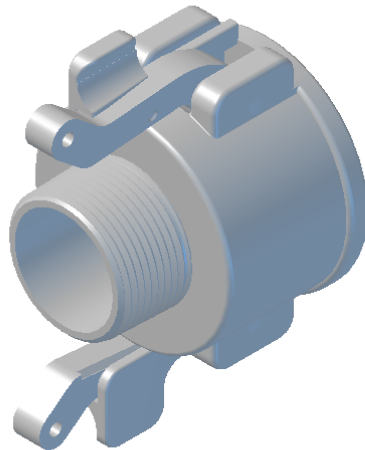

125B-(\*) FEMALE COUPLER/ MALE THREAD

**MATERIAL (\*) DESIGNATION**

(M) = POLYGLASS

(N) = NYGLASS

(F) = FOODFLO

(V) = PVDF