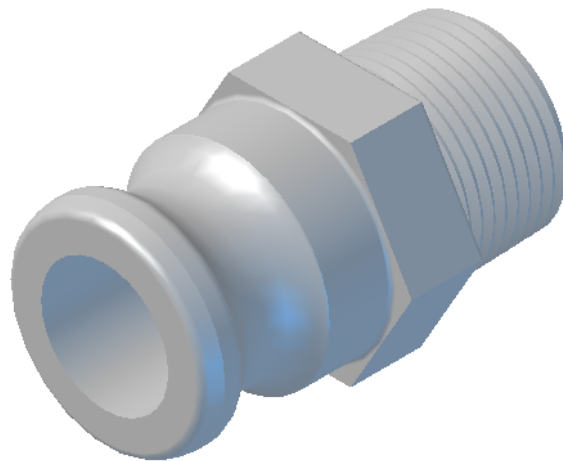

100F(\*) MALE ADAPTER/ MALE THREAD

MATERIAL (\*) DESIGNATION

(M) = POLYGLASS

(N) = NYGLASS

(F) = FOODFLO

(V) = PVDF