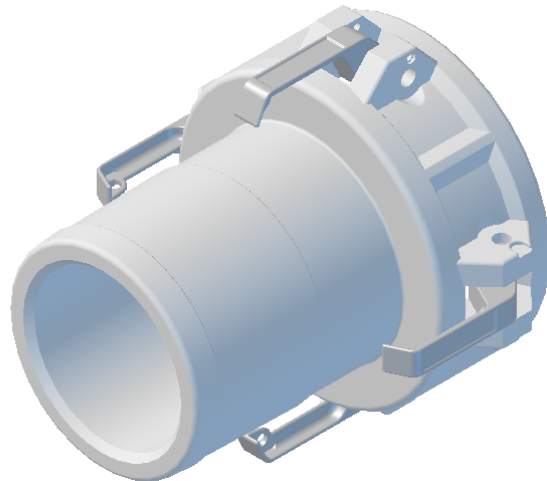

404 C-N FEMALE COUPLER/ HOSE SHANK

MATERIAL - NYLON, GLASS FILLED