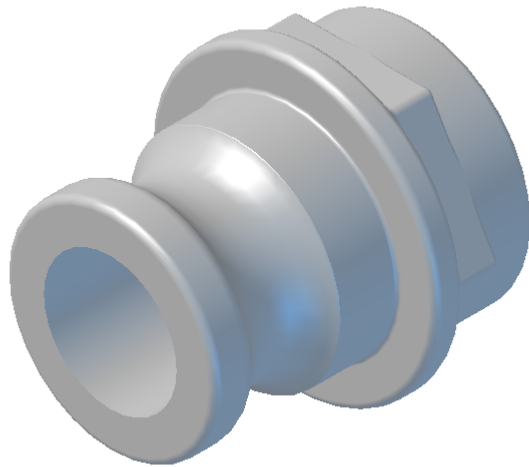

125-A MALE ADAPTER/ FEMALE THREAD

MATERIAL - POLYGLASS