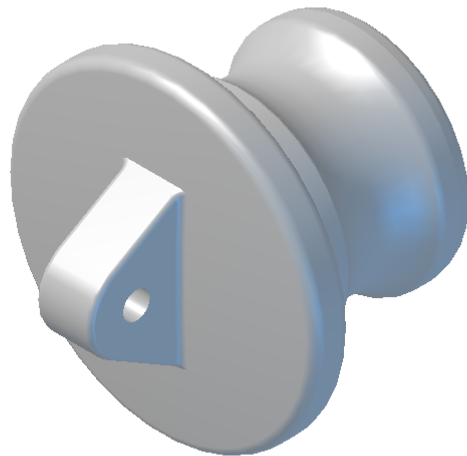

075-DP MALE ADAPTER PLUG

MATERIAL - POLYGLASS