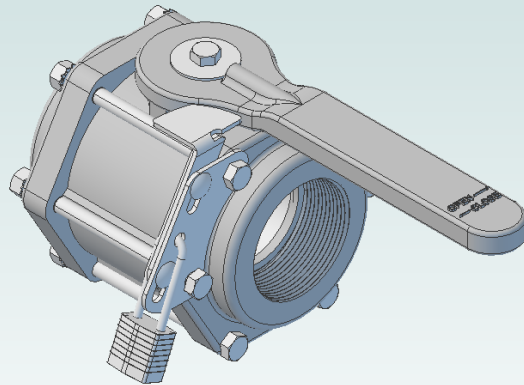

4020C-00 - SIZE B, LOCKING HASP KIT

MATERIAL - PLATED STEEL