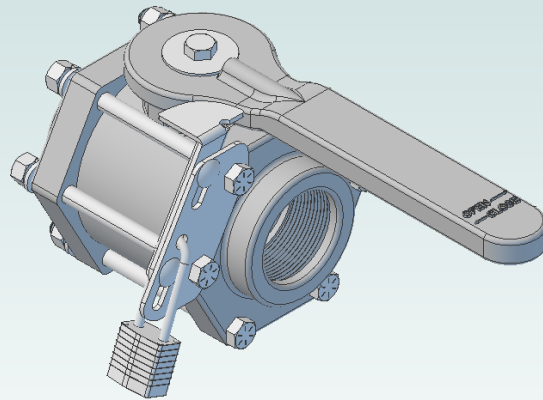

4020B-00 - SIZE B, LOCKING HASP KIT

MATERIAL - PLATED STEEL