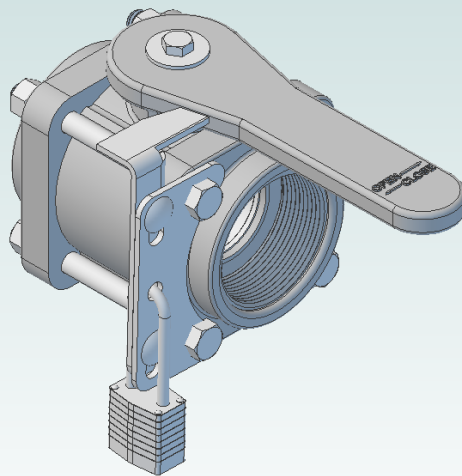

4020A-00 - SIZE A, LOCKING HASP KIT

MATERIAL - PLATED STEEL