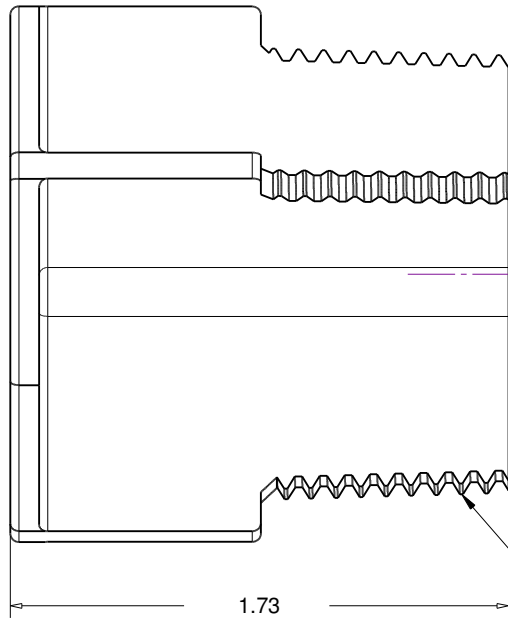

2.01
[5.11 cm]

1.73
[4.39 cm]

1 1/4" NPT

1. MATERIAL - POLYGLASS

BEE VALVE, INC

TITLE/DESC

**1 1/4" ANTI-VORTEX
ADAPTER**

MATERIAL
SEE NOTES