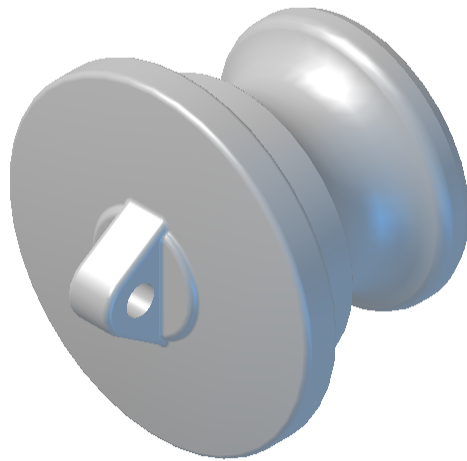

150-DP MALE ADAPTER PLUG

MATERIAL - POLYGLASS