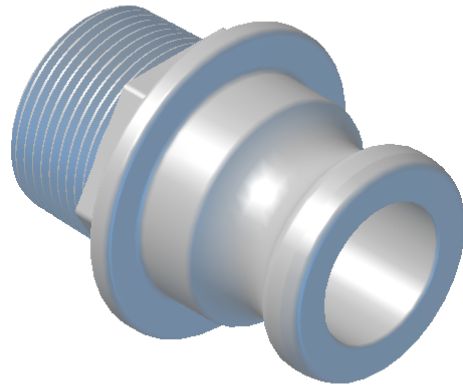

125-E MALE ADAPTER / MALE THREAD

MATERIAL - POLYGLASS