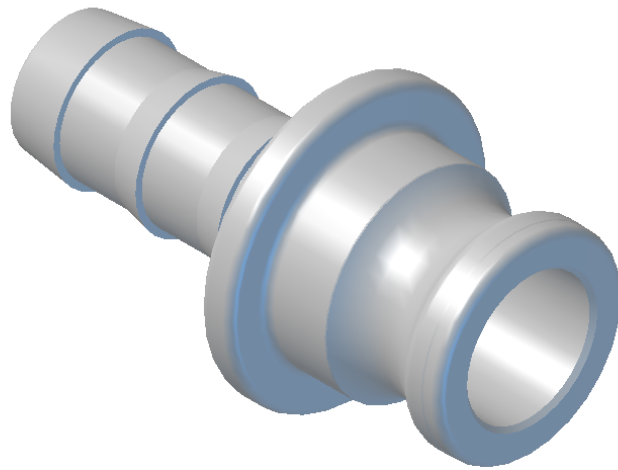

100-E MALE ADAPTER / HOSE SHANK

MATERIAL - POLYGLASS