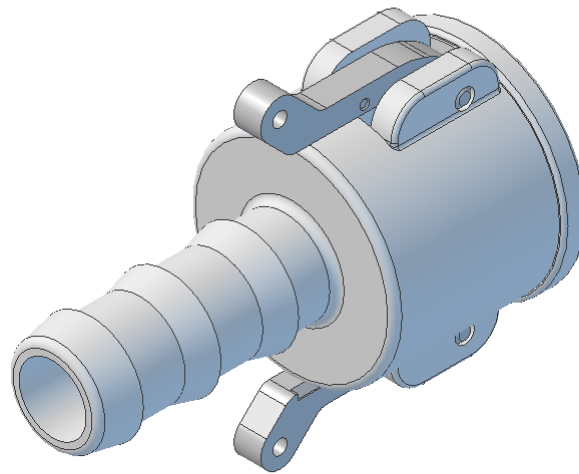

075-C FEMALE COUPLER / HOSE SHANK

MATERIAL - POLYGLASS